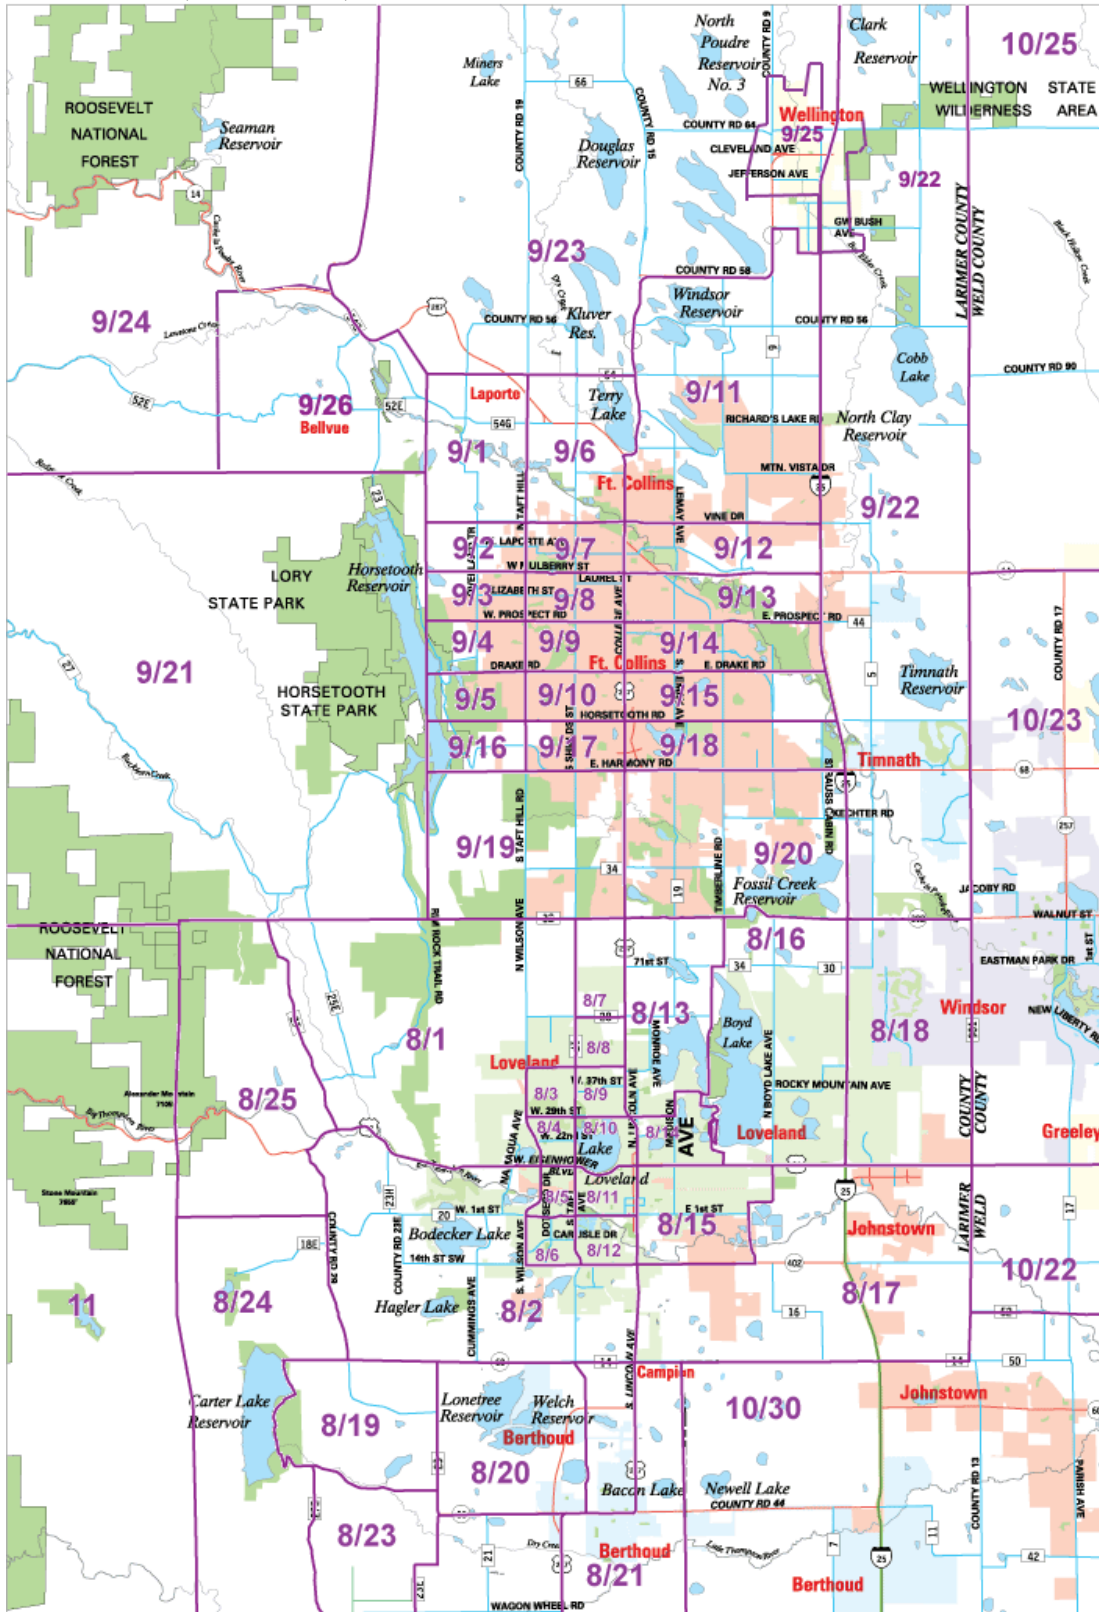

Fort Collins, Loveland, Berthoud

(C)Copyright by MAPSCO, Inc (formerly Pierson Graphics). Posted on this web site with express permission from MAPSCO, Inc. These maps can be found in the 6th edition of the MAPSCO Northern Colorado Road Atlas, available at local Board/Association offices, IRES, and retail stores.